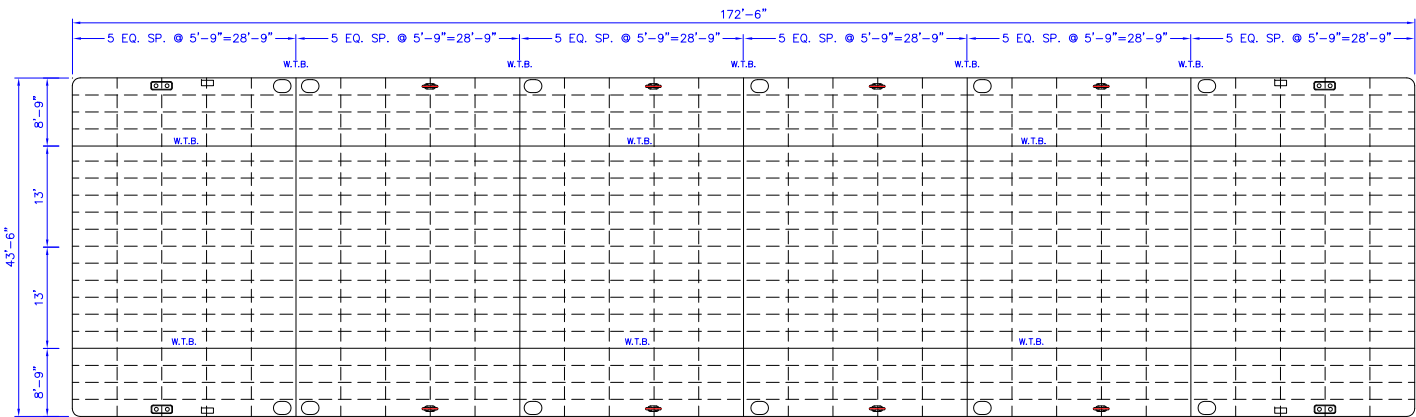

1 2 3 4

Canal Barge Company, Inc.
 835 Union Street
 New Orleans, LA 70112
 Phone 504.581.2424
www.canalbarge.com

SCANTLING PLAN

172' 6" x 43' 6" x 10' 9"

DECK BARGE

CBC BARGE: 4505

LEGAL NOTICE: General arrangement and other drawings are provided for informational purposes only. Canal Barge Company, Inc. does not warrant the accuracy of any drawing of any barge. By accessing and/or downloading any barge drawing, user agrees to hold harmless Canal Barge Company, Inc. from any claim or loss that may arise from the use of those drawings or any errors or omissions therein.

1 2 3 4