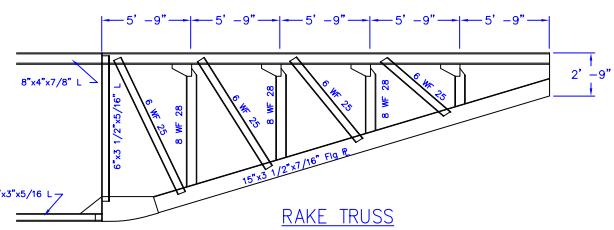

1 2 3 4

Canal Barge Company, Inc.
 835 Union Street
 New Orleans, LA 70112
 Phone 504.581.2424
www.canalbarge.com

SCANTLING PLAN

172' 6" x 43' 6" x 10' 9"

DECK BARGE

CBC BARGE: 4505

LEGAL NOTICE: General arrangement and other drawings are provided for informational purposes only. Canal Barge Company, Inc. does not warrant the accuracy of any drawing of any barge. By accessing and/or downloading any barge drawing, user agrees to hold harmless Canal Barge Company, Inc. from any claim or loss that may arise from the use of those drawings or any errors or omissions therein.