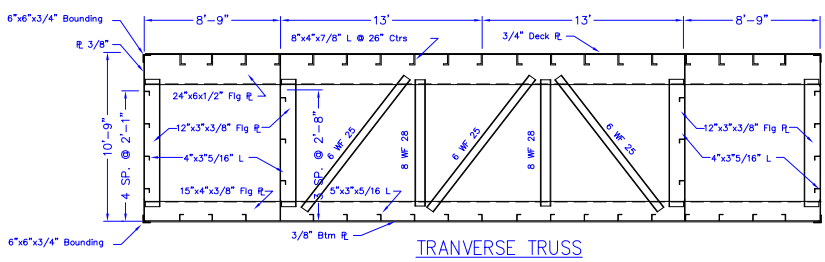

1 2 3 4

Canal Barge Company, Inc.
 835 Union Street
 New Orleans, LA 70112
 Phone 504.581.2424
www.canalbarge.com

SCANTLING PLAN

172' 6" x 43' 6" x 10' 9"

DECK BARGE

CBC BARGE: 4505

LEGAL NOTICE: General arrangement and other drawings are provided for informational purposes only. Canal Barge Company, Inc. does not warrant the accuracy of any drawing of any barge. By accessing and/or downloading any barge drawing, user agrees to hold harmless Canal Barge Company, Inc. from any claim or loss that may arise from the use of those drawings or any errors or omissions therein.