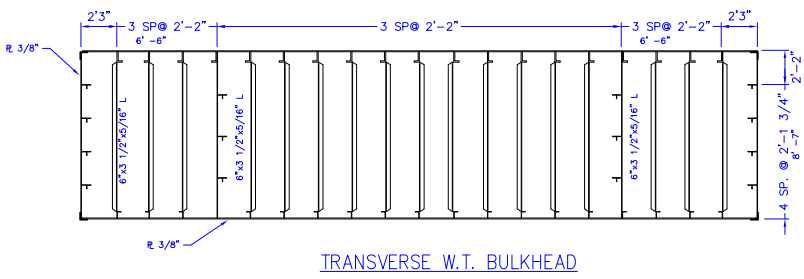

1 2 3 4

Canal Barge Company, Inc.
 835 Union Street
 New Orleans, LA 70112
 Phone 504.581.2424
www.canalbarge.com

SCANTLING PLAN

172' 6" x 43' 6" x 10' 9"

DECK BARGE

CBC BARGE: 4505

LEGAL NOTICE: General arrangement and other drawings are provided for informational purposes only. Canal Barge Company, Inc. does not warrant the accuracy of any drawing of any barge. By accessing and/or downloading any barge drawing, user agrees to hold harmless Canal Barge Company, Inc. from any claim or loss that may arise from the use of those drawings or any errors or omissions therein.