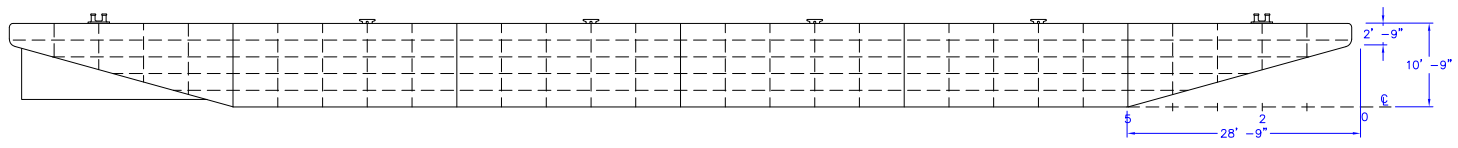

1 2 3 4

Canal Barge Company, Inc.
 835 Union Street
 New Orleans, LA 70112
 Phone 504.581.2424
www.canalbarge.com

SCANTLING PLAN

172' 6" x 43' 6" x 10' 9"

DECK BARGE

CBC BARGE: 4505

LEGAL NOTICE: General arrangement and other drawings are provided for informational purposes only. Canal Barge Company, Inc. does not warrant the accuracy of any drawing of any barge. By accessing and/or downloading any barge drawing, user agrees to hold harmless Canal Barge Company, Inc. from any claim or loss that may arise from the use of those drawings or any errors or omissions therein.